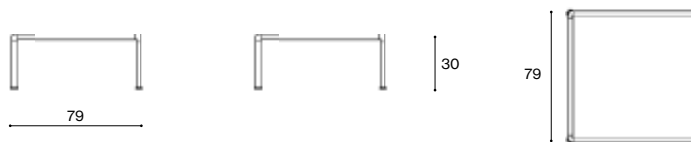

Descrizione / Description

Misure / Quotes

Caratteristiche / Characteristics

Tavolo basso quadrato in alluminio verniciato con piano in gres porcellanato (sp. 6 mm) / Low square table in painted aluminium with top in porcelain stoneware (th. mm 6)

Design / Design

Francesco Meda and David Lopez Quincoces | 2024

Dimensioni / Dimensions

79 x 79 x 30 h

Esterno / Outdoor

Si / Yes

Struttura / Structure

Alluminio pressofuso, estruso e laminato / Die-cast, extruded and laminated aluminium

Dimensione e volume imballo / Packaging dimension and volume

105 x 105 x 30 cm 0.330 m³

Peso lordo imballo / Gross weight package

20.5 kg

Garanzia / Quality guarantee

2 anni / 2 years